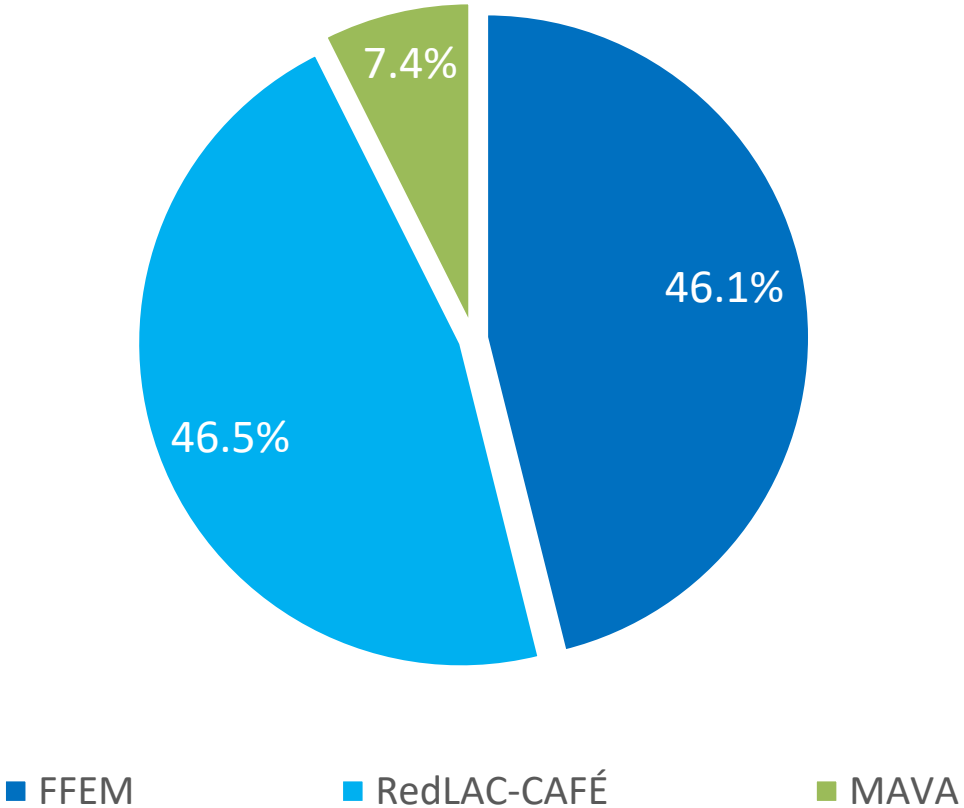

BUDGET DISTRIBUTION

Total € 4.83 MM

A long, narrow suspension bridge made of metal grating and green mesh railings stretches across a dense, lush green forest. The bridge is suspended by numerous thin cables. The surrounding trees are tall and thick with vibrant green leaves, creating a canopy effect. In the distance, a small figure can be seen walking on the bridge. A dark grey rectangular box is centered over the bridge, containing the text 'THANK YOU' in white, bold, uppercase letters.