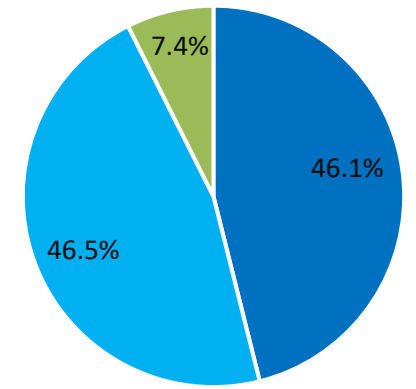

COMPONENTS / BUDGET

Administrative Costs