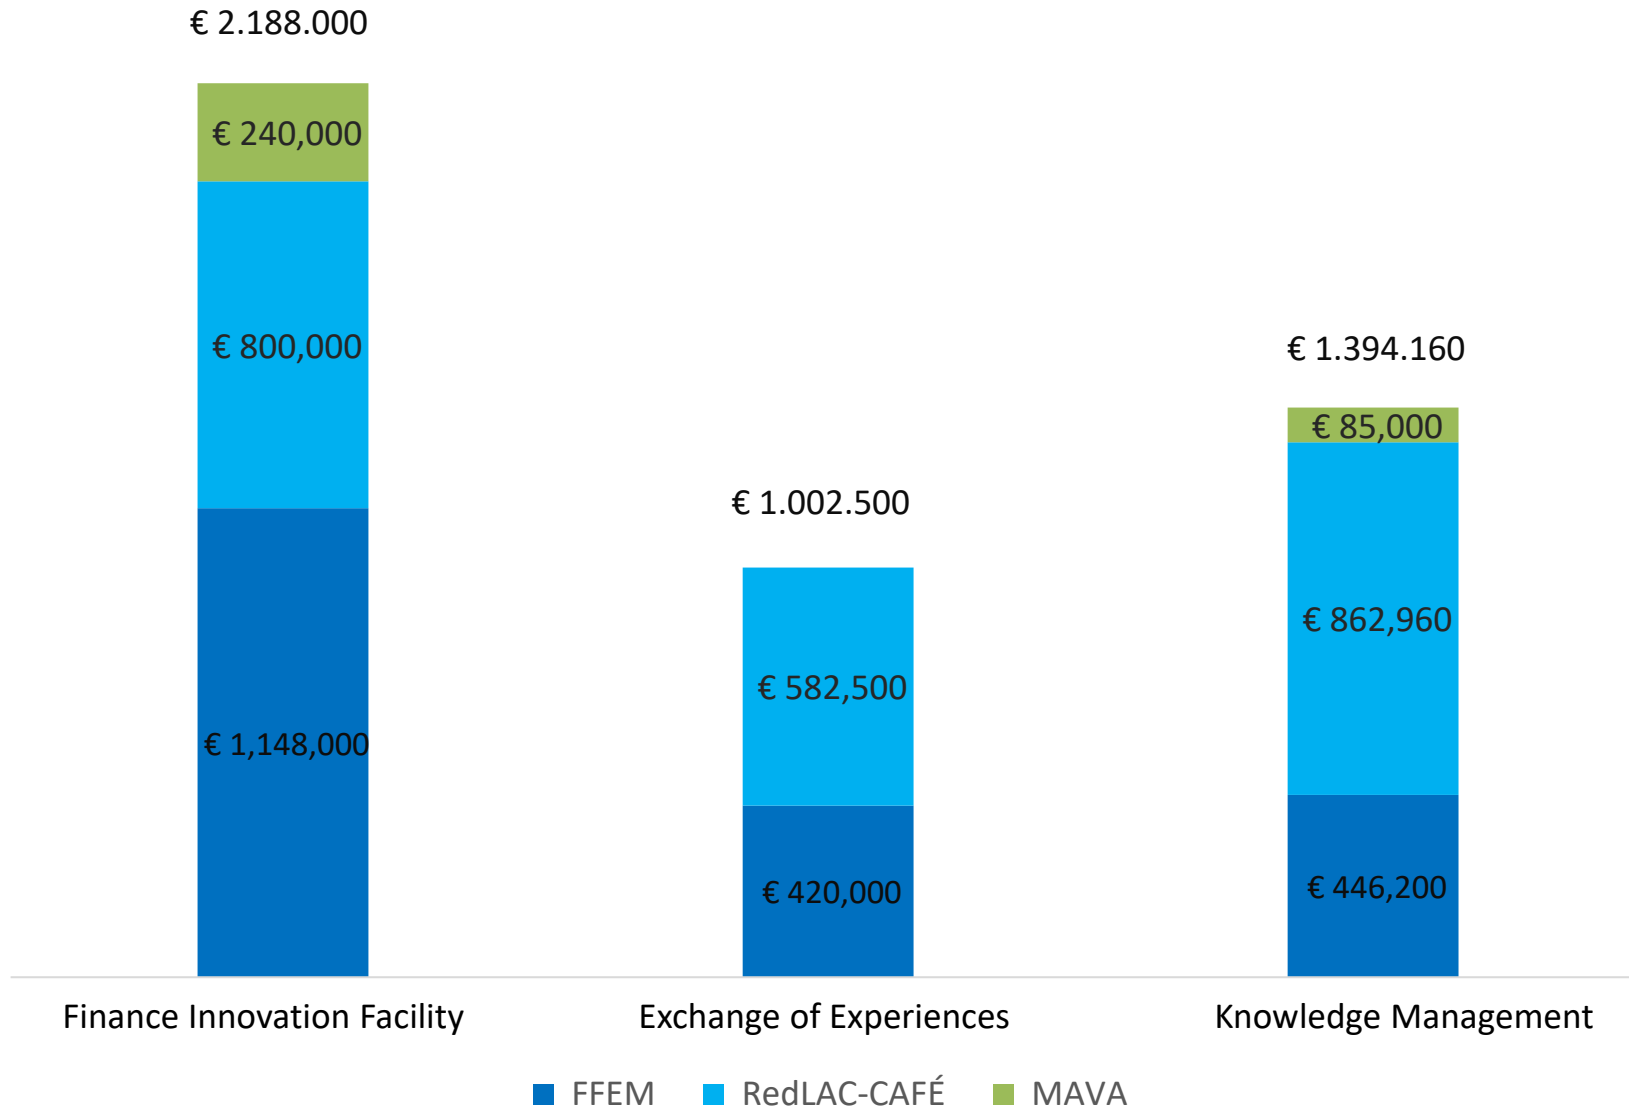

PROJECT BRIDGE

BRIDGING PRIVATE FINANCE AND CONSERVATION TOWARDS
THE 2030 ACTION TARGETS

COMPONENTS

MENTORING AND
EXCHANGES

FINANCIAL INNOVATION
FACILITY

KNOWLEDGE
MANAGEMENT

COMPONENTS / BUDGET

Administrative Costs

BUDGET DISTRIBUTION

Total € 4.83 MM

A long, narrow suspension bridge made of metal grating and green mesh railings stretches across a dense, lush green forest. The bridge is suspended by numerous thin cables. The surrounding trees are tall and thick with vibrant green leaves, creating a canopy effect. In the distance, a small figure can be seen walking on the bridge. A dark grey rectangular box is centered over the bridge, containing the text 'THANK YOU' in white, bold, uppercase letters.